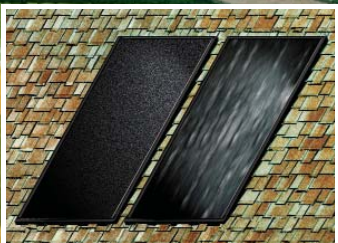

The
TALL GRASS 45-4

Elev. B 2,507 sq. ft.

Roof locations for solar panels may vary

Elev. B